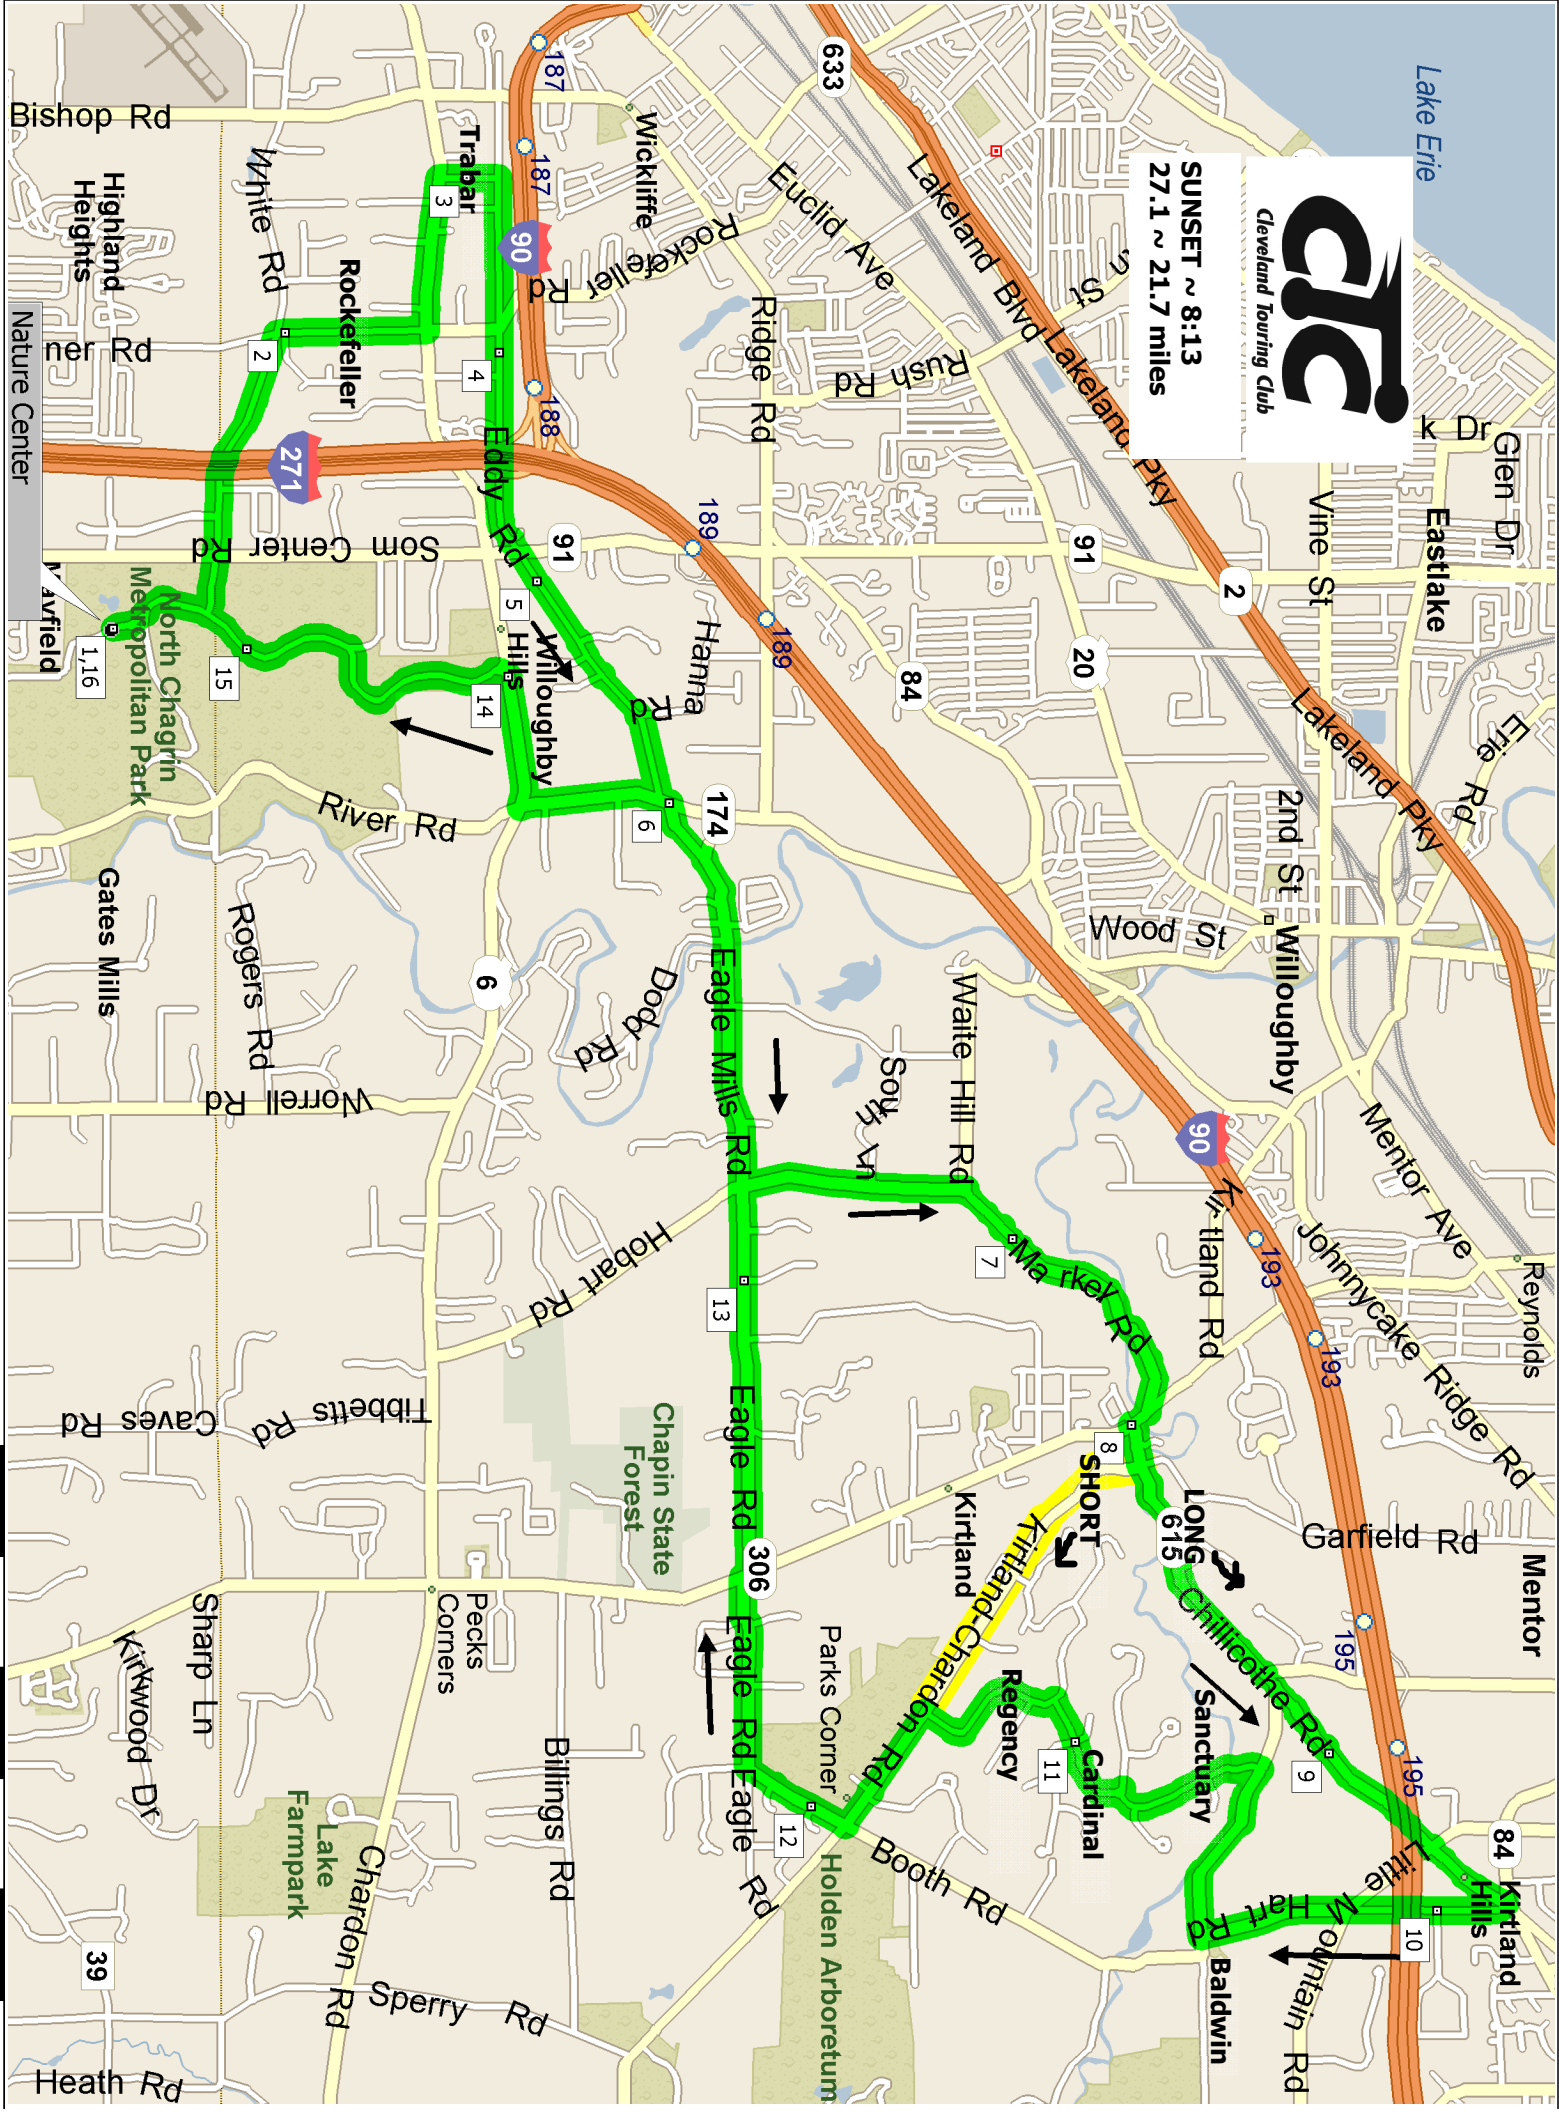

Lake Erie

Cleveland Touring Club

SUNSET ~ 8:13
27.1 ~ 21.7 miles

0 mi 1 2 3

© 2004 NAVTEQ. All rights reserved. This data is provided under license from NAVTEQ. © 2004 NAVTEQ. All rights reserved. This data is provided under license from NAVTEQ.