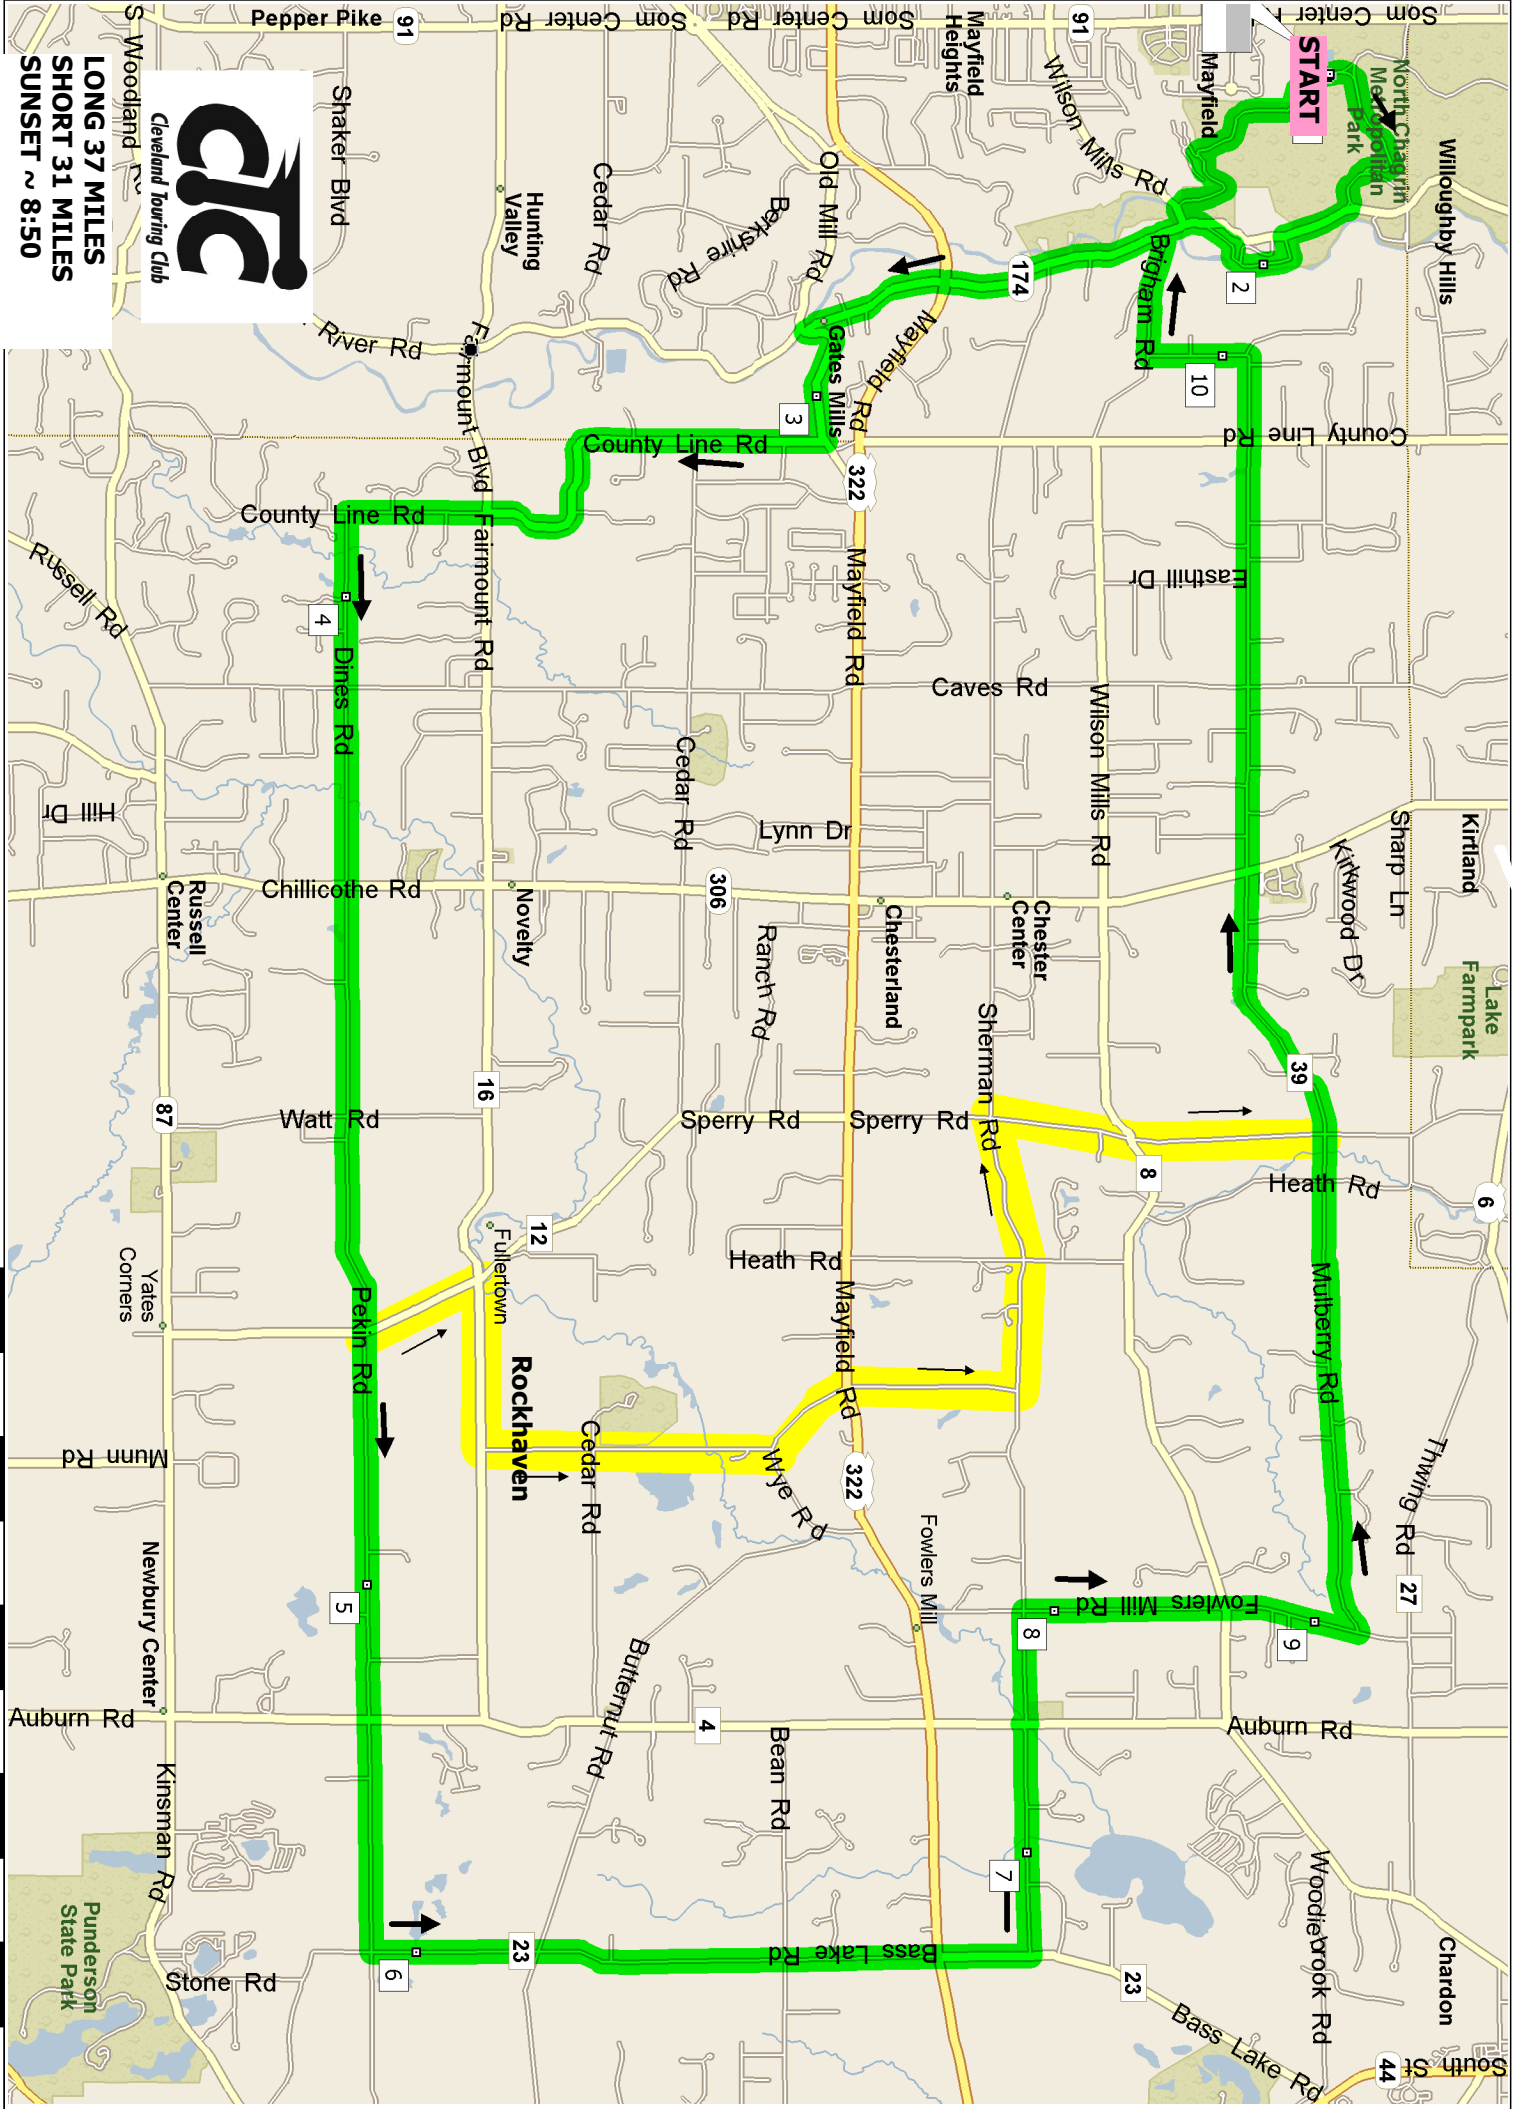

LONG 37 MILES
SHORT 31 MILES
SUNSET ~ 8:50

© 2004 NAVTEQ. All rights reserved. This data includes information taken from various sources. © 2004 NAVTEQ. All rights reserved.